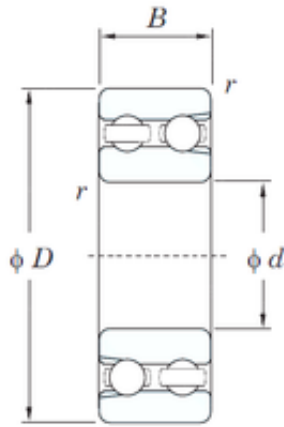

China 608z Bearing Supplier

Koyo 4209 4309 4210 4310 4211 4311 4212 4312
 4213 4313 4214 4314 4215 4315 6800 6900 6000
 6200 6300 6801 6901 16001 6001 Deep Groove Ball
 Bearings

Bearing No. 4209

Size	45x85x23 mm
Bore Diameter	45 mm
Outer Diameter	85 mm
Width	23 mm
d	45 mm
D	85 mm
B	23 mm
C	23 mm
r min.	1.1 mm
da min.	51.5 mm
Da max.	78.5 mm
ra max.	1 mm
Weight	0.605 Kg
Basic dynamic load rating (C)	31.9 kN
Basic static load rating (C0)	43.9 kN
(Grease) Lubrication Speed	4600 r/min
(Oil) Lubrication Speed	6100 r/min
Bearing No.	4209
r(min)	1.1
Cr	39.8
C0r	43.9
Cu	2.45
f0	15.8

4209 Bearing 2D drawings and 3D CAD models

China 608z Bearing Supplier

Grease lub.	4600
Oil lub.	6100
da(min)	51.5
Da(max)	78.5
ra(max)	1
(Refer.)Mass(kg)	0.605